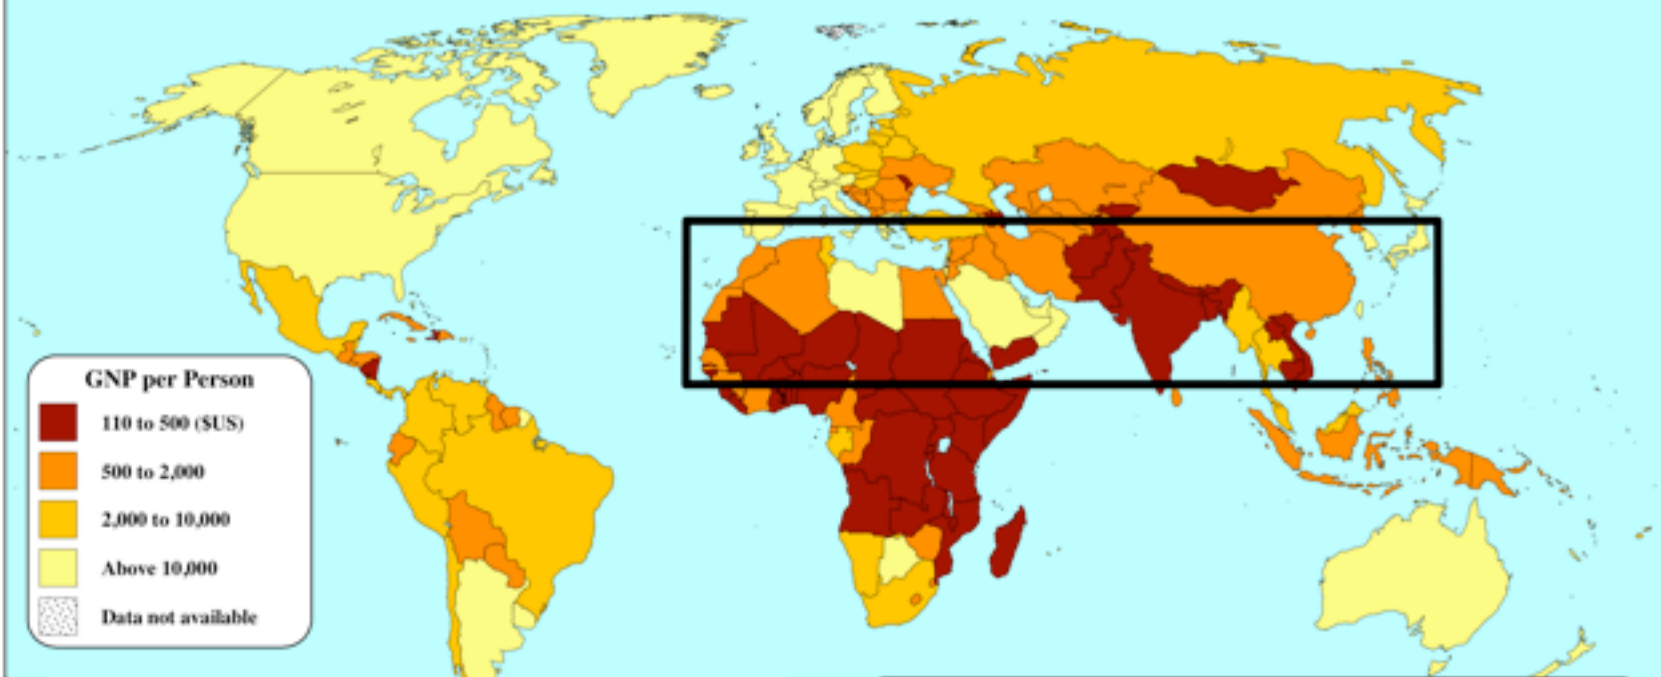

The Poorest Countries and The 10/40 Window

77 Percent of the Poorest of the Poor Live in The 10/40 Window

GNP per Person